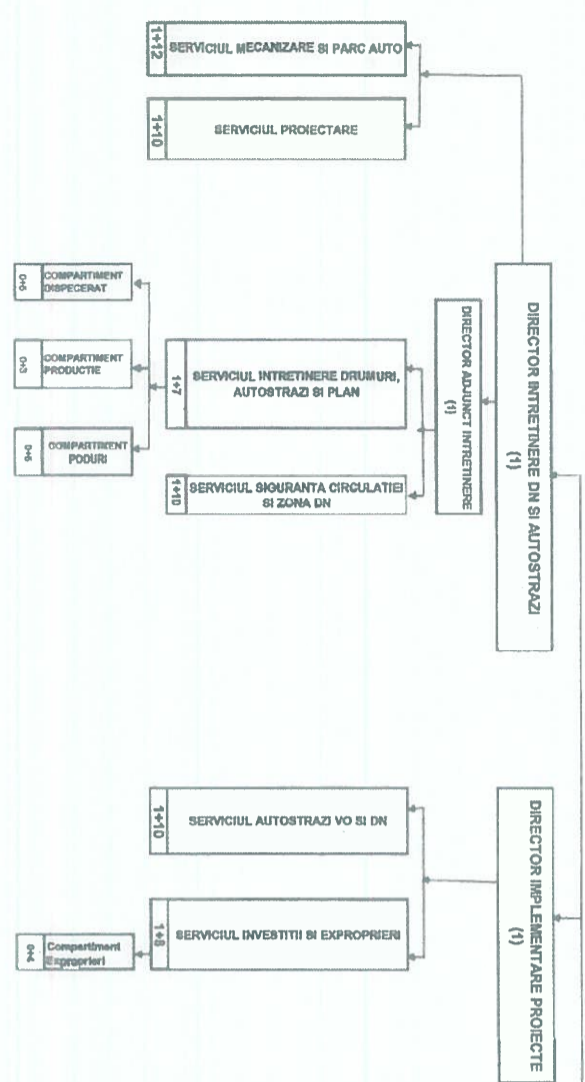

[Signature]

LEGENDA	Total posturi
DRDP Central Inclusiv ACI	294
SDN Arad	85
SDN Caransebes	110
SDN Deva	76
SDN Timisoara	108
Secția Intablinare Autostrazi	86
Secția Producție Lucrări Drumuri	42
TOTAL DRDP TIMISOARA	799

SDN Arad	85
District Arad	9
District Makva	7
District Pecica	9
District Sarajdin	7
District Budeni	8
District Simand	9
District Verbitile CENTRAL	26

SDN Caransebas	110
District Bucova	7
District Caransebes	9
District Carasovse	6
District Ezris	6
District Lupci	6
District Maureni	6
District Slatina Timis	7
District Berzavca	6
District Oravita	6
District Bozovici	7
District Mihaldaia	7
District Moldova Noua	7