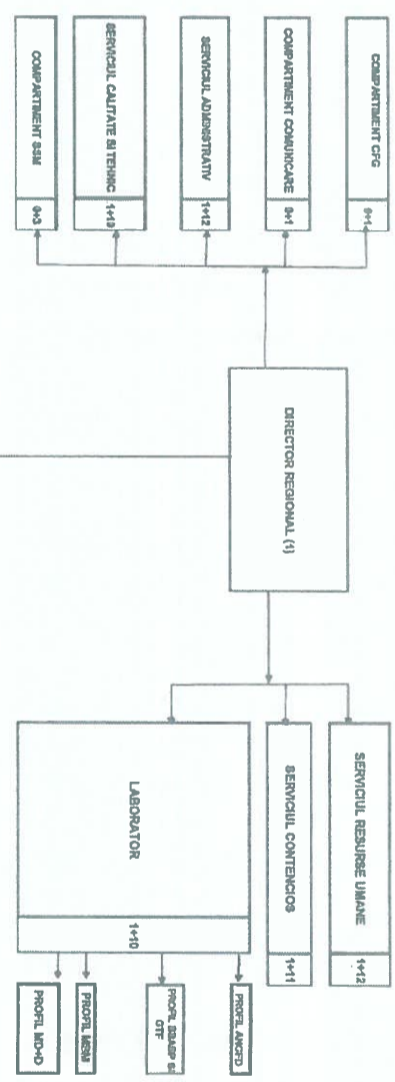

[Signature]

LEGENDA	Total posturi
DRDP Central Inclusiv ACI	294
SDN Arad	85
SDN Caransebes	110
SDN Deva	76
SDN Timisoara	108
Secția Intablinare Autostrazi	86
Secția Producție Lucrări Drumuri	42
TOTAL DRDP TIMISOARA	799

SDN Arad	85
District Arad	9
District Makva	7
District Pecica	9
District Sarajdin	7
District Budeni	8
District Simand	9
District Verbitile CENTRAL	26

SDN Caransebas	110
District Bucova	7
District Caransebes	9
District Carasovse	6
District Ezris	6
District Lupci	6
District Maureni	6
District Slatina Timis	7
District Berzavca	6
District Oravita	6
District Bozovici	7
District Mihaldaia	7
District Moldova Noua	7