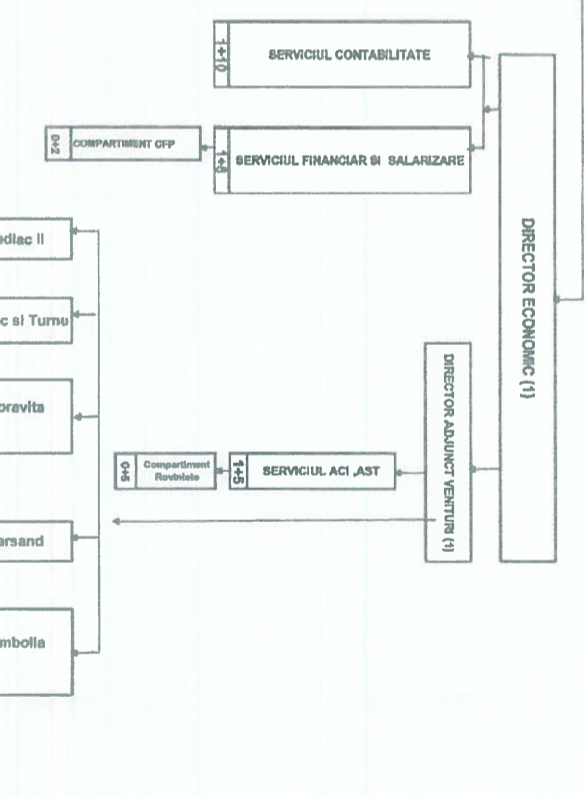

[Signature]

LEGENDA	Total posturi
DRDP Central Inclusiv ACI	294
SDN Arad	85
SDN Caransebes	110
SDN Deva	76
SDN Timisoara	108
Secția Intablinare Autostrazi	86
Secția Producție Lucrări Drumuri	42
TOTAL DRDP TIMISOARA	799

SDN Arad	85
District Arad	9
District Makva	7
District Pecica	9
District Sarajdin	7
District Budeni	8
District Simand	9
District Verbitile CENTRAL	26

SDN Caransebas	110
District Bucova	7
District Caransebes	9
District Carasovse	6
District Ezris	6
District Lupci	6
District Maureni	6
District Slatina Timis	7
District Berzavca	6
District Oravita	6
District Bozovici	7
District Mihaldaia	7
District Moldova Noua	7

SDN Deva	76
District Brad	9
District Livezeni	8
District Somus	8
District Tomești	8
District Ila	8
District Baru Mare	7
District Simeria CENTRAL	25

SDN Timisoara	108
District Ciucești	6
District Treznea	7
District Ortsoara	8
District Campus	7
District Sigi	8
District Sarmakoleu Mare	8
District Dumbrava Mare	7
District Teremia Mare	7
District Jalu Mare	7
Fehintara si Pianitii	4
District Timisoara CENTRAL	9